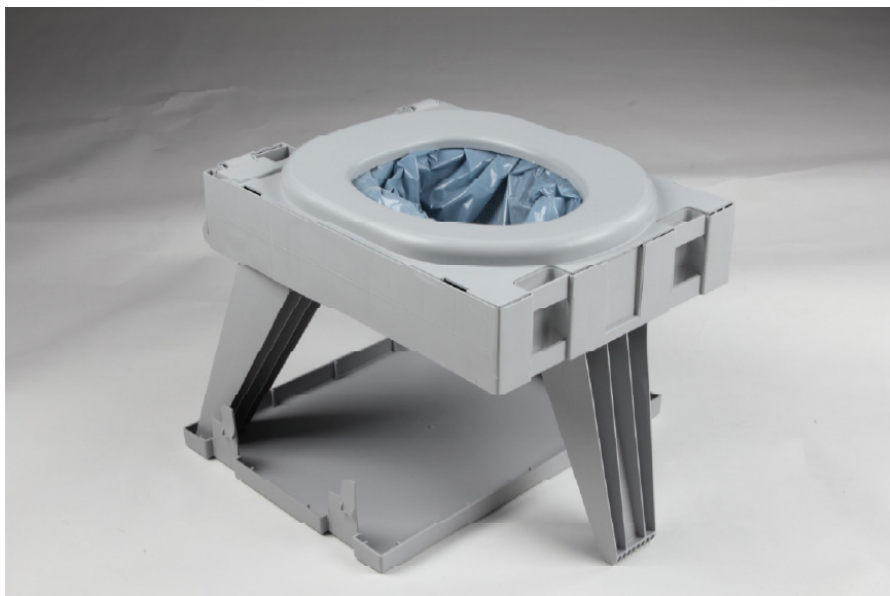

5.) Why does the cover come off when the GO Anywhere portable toilet ® is setup for use / why would I need the optional bottom cover?

The optional bottom cover is designed just like the top cover. It is designed to cover the folded legs for complete enclosure and prevent dirt and insects from getting inside the net /toilet when in the toilet is not in use. The optional bottom cover is also use as a stabilizer on a soft ground by placing the cover under one or two of the legs.